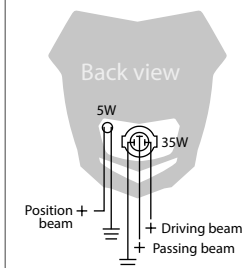

HALO

WIRING DIAGRAM