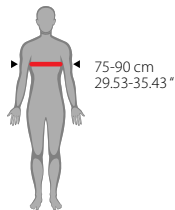

Soft and impact-deflecting padding

Waist straps with a quick-lock system

Ventilated for exceptional airflow

**PARTS INCLUDED**

1 stone shield Phantom Lite

1 clear number plate

**PACKAGING DETAILS**

INDIVIDUAL PACKAGING: PLASTIC BAG		MASTER BOX
8003700001 black		
8003700002 white	745 g / 1.64 lb	10
8003700003 orange ktm		