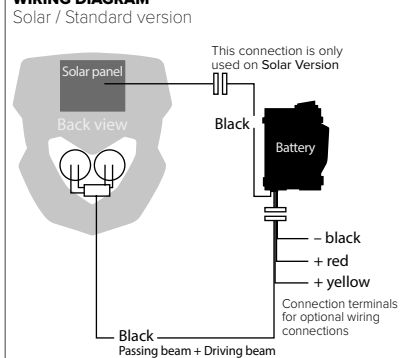

WIRING DIAGRAM

HALO LED

VIBRATION REDUCTION STRAPS
4
8671100003