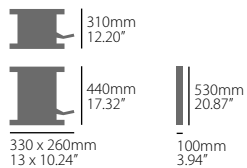

PARTS INCLUDED

1 Lift Bike Stand

reddot award 2017
best of the best

Orange KTM/black	Blue yam 98/black	Red CR 04/black	Green KX 05/black	Black
8982700002	8982700003	8982700004	8982700005	8982700006

PACKAGING DETAILS

INDIVIDUAL PACKAGING		MASTER BOX
Carton box	5,5 kg / 12.13 lb	1