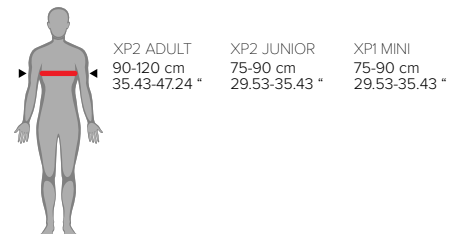

PACKAGING DETAILS

	INDIVIDUAL PACKAGING: PLASTIC BAG		MASTER BOX
XP1 MINI	8001000004 clear black	669 g / 1.47 lb	20
	8001000001 black	610 g / 1.34 lb	
XP2 JUNIOR	8000700005 clear black	998 g / 2.20 lb	10
	8000700003 black	1140 g / 2.51 lb	
XP2 ADULT	8000300001 clear black	1521 g / 3.35 lb	10
	8000300013 black	1239 g / 2.73 lb