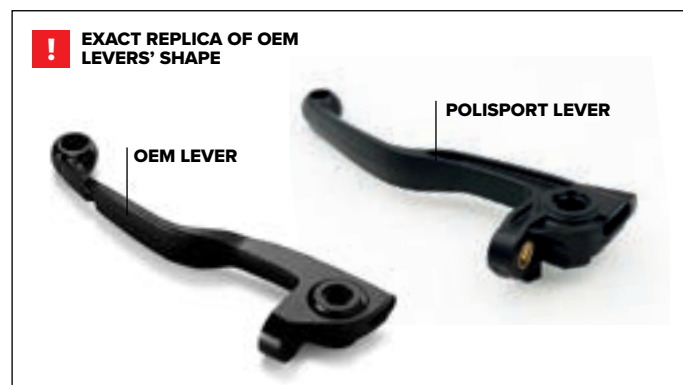

APT LEVERS

PERFORMANCE PART

NEW

FEATURES

Exact replica of OEM levers' shape

Durable and resistant

Can be restored to its original shape

APT Technology: Specially developed compounds and an alloy of stainless steel for greater durability and resistance

No flex or deformation during use

Developed in partnership with pro riders and teams

Mounts into stock perch and master cylinder

Built to last longer than original equipment levers

Texturized surface and a silk-printed logo

PARTS INCLUDED

clutch or brake of APT Levers

PACKAGING DETAILS

INDIVIDUAL PACKAGING	MASTER BOX
Plastic bag	280 g / 0.62 lb 11