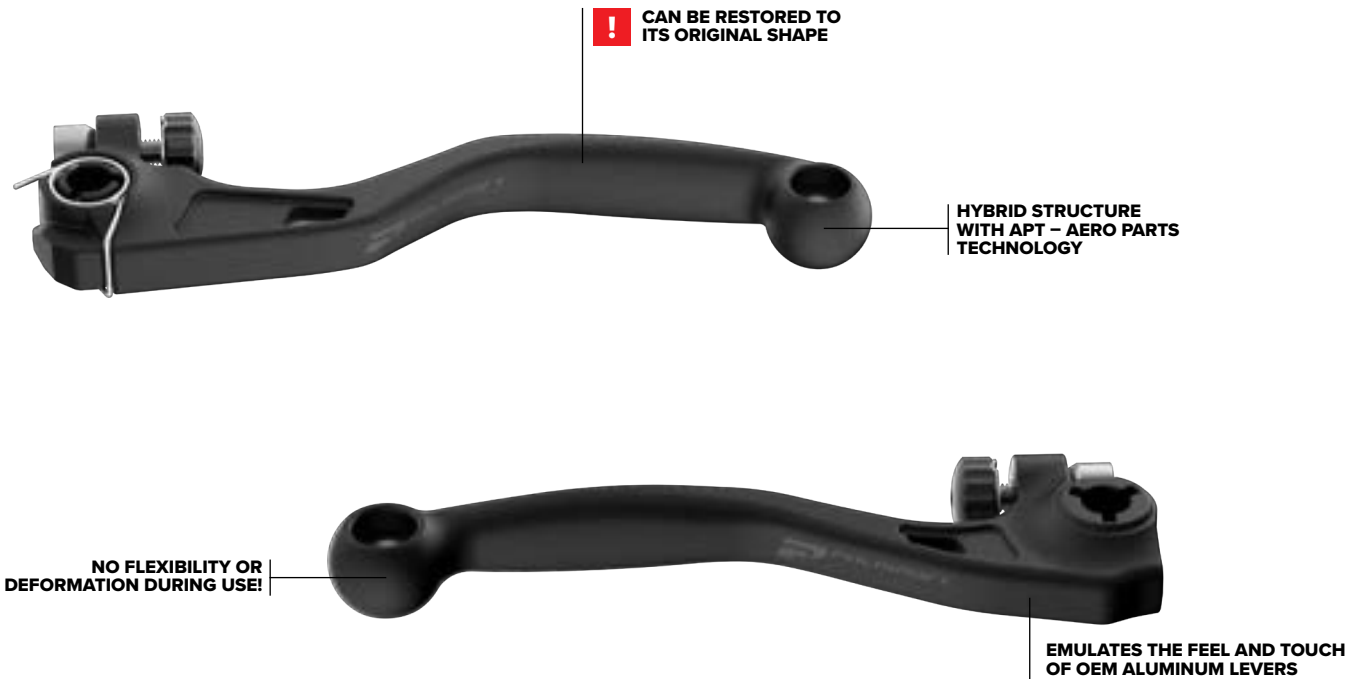

## FEATURES

Exact replica of OEM levers' shape

Durable and resistant

Can be restored to its original shape

**APT Technology:** Specially developed compounds and an alloy of stainless steel for greater durability and resistance