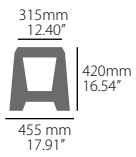

TRACK STAND

PIT BIKE STAND

Black/grey

8985800001

PACKAGING DETAILS

INDIVIDUAL PACKAGING		MASTER BOX
Carton box	2200 g / 4.9 lb	5