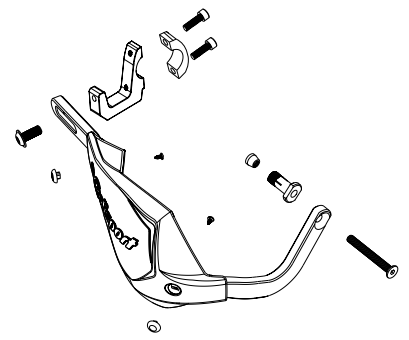

HANDGUARDS SPARE PARTS

TOUQUET

PLASTIC GUARD + BOLTS

- 8306900001 white
- 8306900002 black

WEIGHT
166 g / 0.37 lb

BOX
⊕ 8

MOUNTING KIT

8306800004
WEIGHT
341 g / 0.75 lb
BOX
⊕ 40

ALUMINUM BAR

(pair)
8307700002
WEIGHT
465 g / 1.02 lb
BOX
⊕ 12

BOLTS

8306100001
WEIGHT
11 g / 0.02 lb
BOX
⊕ 50