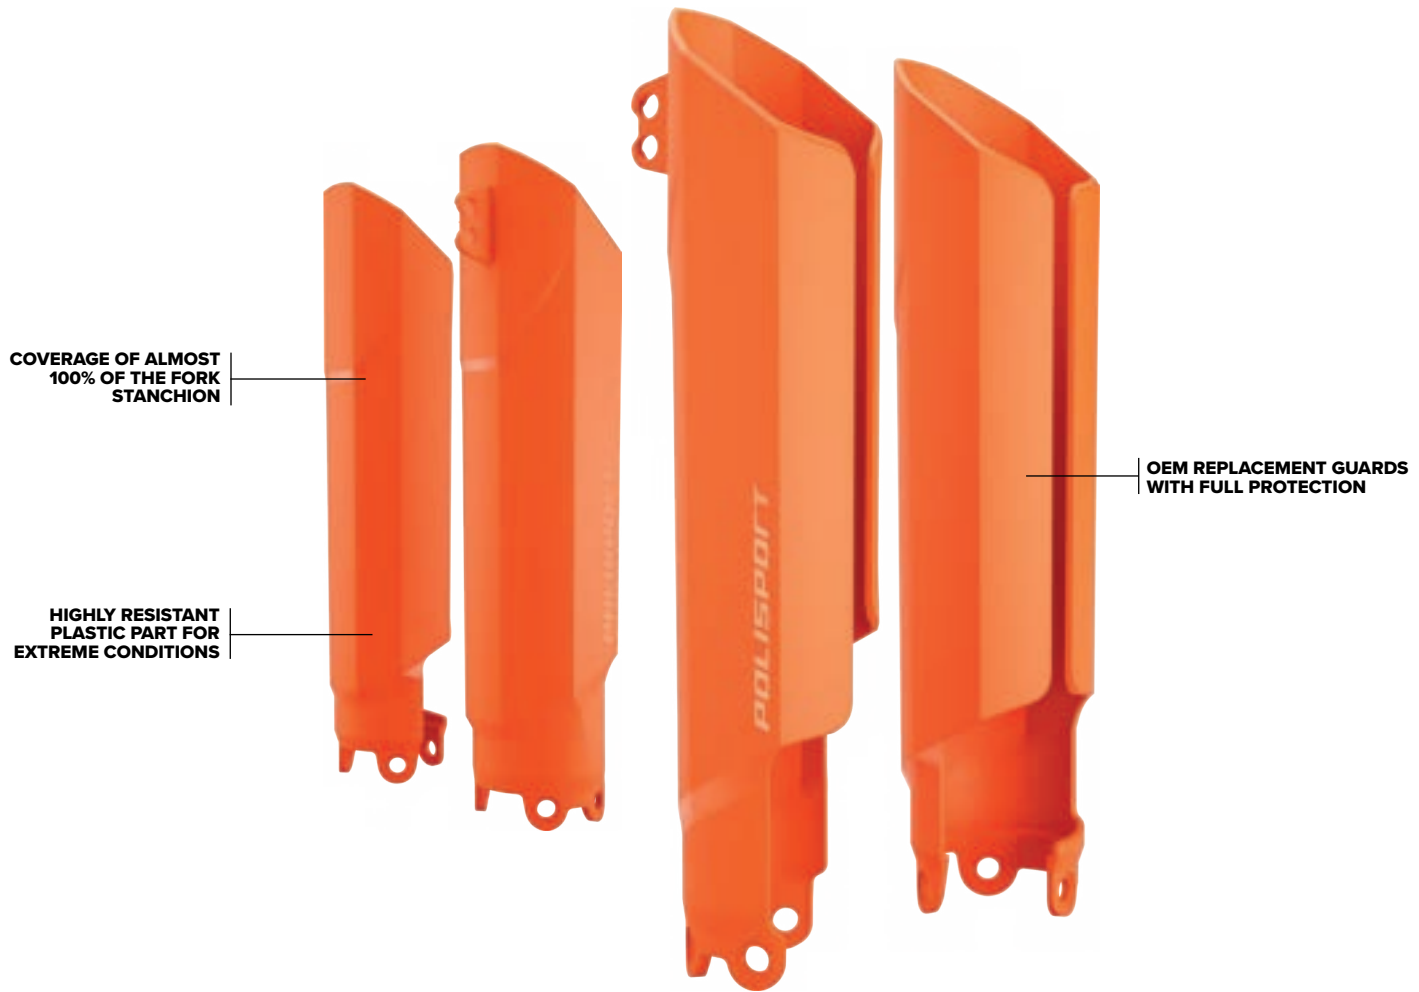

FULL WRAP FORK GUARD

PERFORMANCE PART

FEATURES

- Nearly 360° protection to avoid chips and scratches in the fork stanchion
- Higher protection levels compared with OEM fork Guards
- Offer much protection from roost and rocks
- Easy to install and remove, just like OEM fork guards
- Cable guide included for European and Japanese models
- Direct replacement for OEM fork guards
- Rear opening for easy mud and dirt removal

PARTS INCLUDED

1 Pair of full wrap fork guard

PACKAGING DETAILS

INDIVIDUAL PACKAGING		MASTER BOX
Plastic bag	440 g / 0.97 lb	12

KTM

SX/SXF/XC/XC-F	08-14	OR-KTM	8399200001	12
		WH	8399200002	12
		BK	8399200003	12
15-24	OR-K16	OR-KTM	8399300001	12
		WH	8399300002	12
		BK	8399300003	12
EXC/EXC-F/ XC-W / XCF-W	08-15	OR-KTM	8399200001	12
		WH	8399200002	12
		BK	8399200003	12
16-24	OR-K16	OR-KTM	8399300001	12
		WH	8399300002	12
		BK	8399300003	12

HUSQVARNA

TC/FC	16-24	WH	8399300002	12
		BK	8399300003	12
TE/FE/TX/FX	16-24	WH	8399300002	12
		BK	8399300003	12

GASGAS

EC 250 / 300 / 350	06-17	WH	8399200002	12
		BK	8399200003	12
EC-F 450	21-23	WH	8399300002	12
		BK	8399300003	12
EC / EC-F 250 / 300 / 350	21-23	WH	8399300002	12
		BK	8399300003	12
MC / MCF 250 / 350 / 450	21-23	WH	8399300002	12
		BK	8399300003	12

SHERCO

SE / SEF	17-24	WH	8399300002	12
		BK	8399300003	12

YAMAHA

YZ125/250	15-24	WH	8399500001	12
		BK	8399500002	12
YZ250F/450F	10-24	WH	8399500001	12
		BK	8399500002	12
YZ250FX/YZ450FX	15-24	WH	8399500001	12
		BK	8399500002	12

BETA

RR 2T / 4T	19-24	R-BETA	8399400001	12
		WH	8399400002	12
		BK	8399400003	12

HONDA

CRF250R / 450R	19-24	R-BETA	8399600001	12
		WH	8399600002	12
		BK	8399600003	12
CRF250RX / 450RX	19-24	R-BETA	8399600001	12
		WH	8399600002	12
		BK	8399600003	12