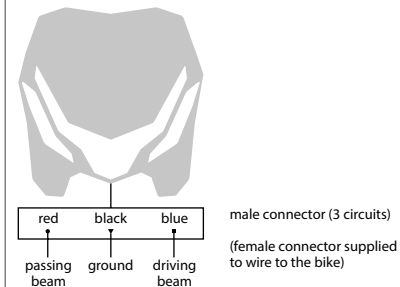

HEADLIGHTS SPARE PARTS

E-BLAZE

REPLACEMENT LED COVER
130
8678100024

VIBRATION REDUCTION STRAPS
25
8671100004

WIRING DIAGRAM