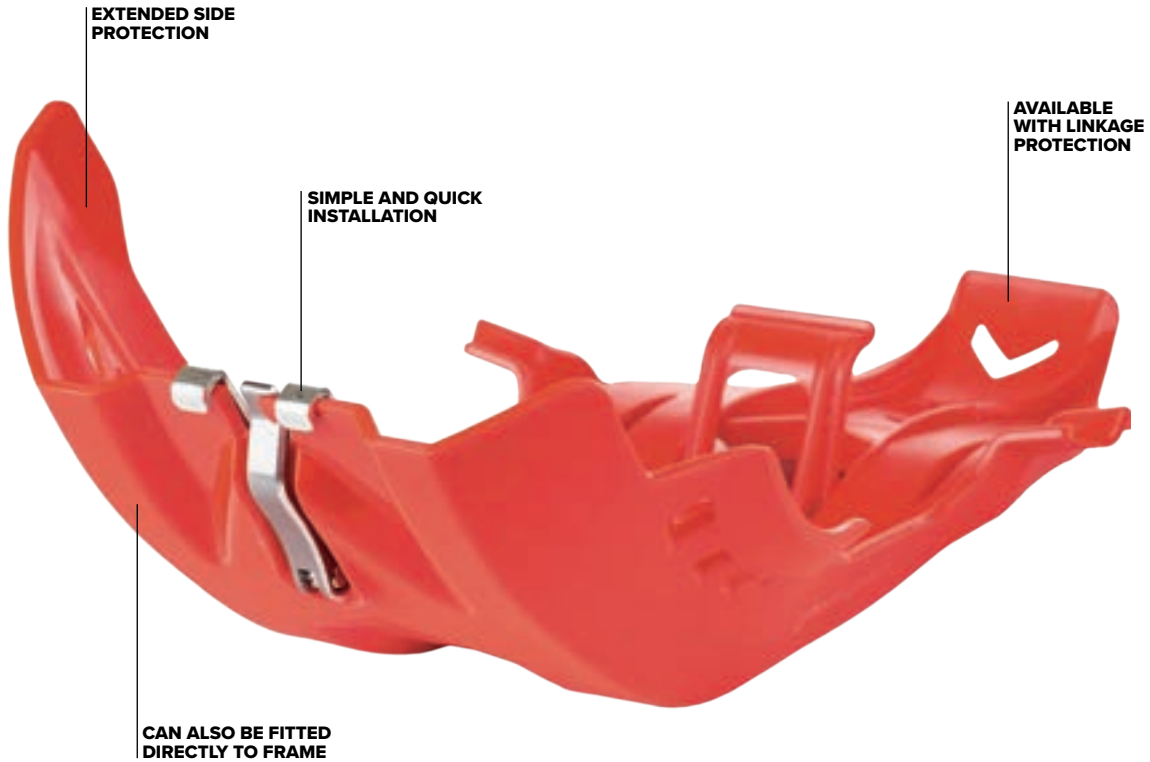

FORTRESS SKID PLATE

PERFORMANCE PART

NEW MODELS

FEATURES

- Highly durable and resistant injection molded part
- Full coverage of the engine and frame rails
- Mounting kit developed for a simple and quick installation
- Lighter than metallic protection
- Quieter than metallic protections
- Slim fit prevents mud, dirt or rocks to build up between the protector and the frame
- Includes air intakes to cool the engine
- Perfect fit. Model specific design

PARTS INCLUDED

- 1 Polisport Skid Plate
- 1 mounting kit