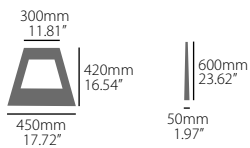

BIKE STAND

FOLDABLE PIT BIKE STAND

dual injection