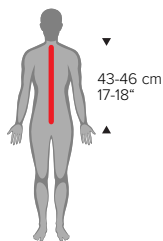

PARTS INCLUDED

- 1 chest protector Phantom PRO
- 1 clear number plate