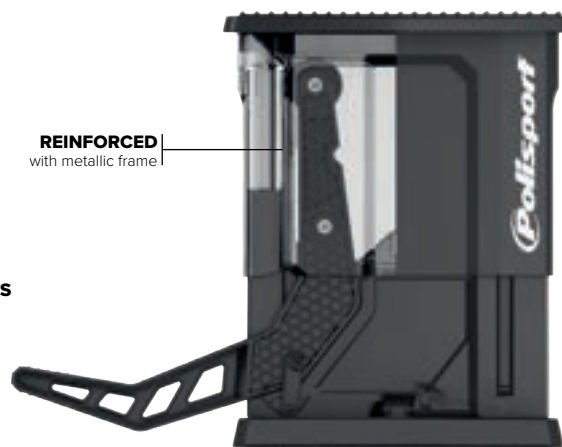

**PACKAGING DETAILS**

INDIVIDUAL PACKAGING		MASTER BOX
Carton box	5,5 kg / 12.13 lb	1

**+ FOLDING DESIGN**  
Space saving

HANDGUARDS

HEADLIGHTS

PERFORMANCE PARTS

BODY PROTECTIONS

REPLICA PLASTICS