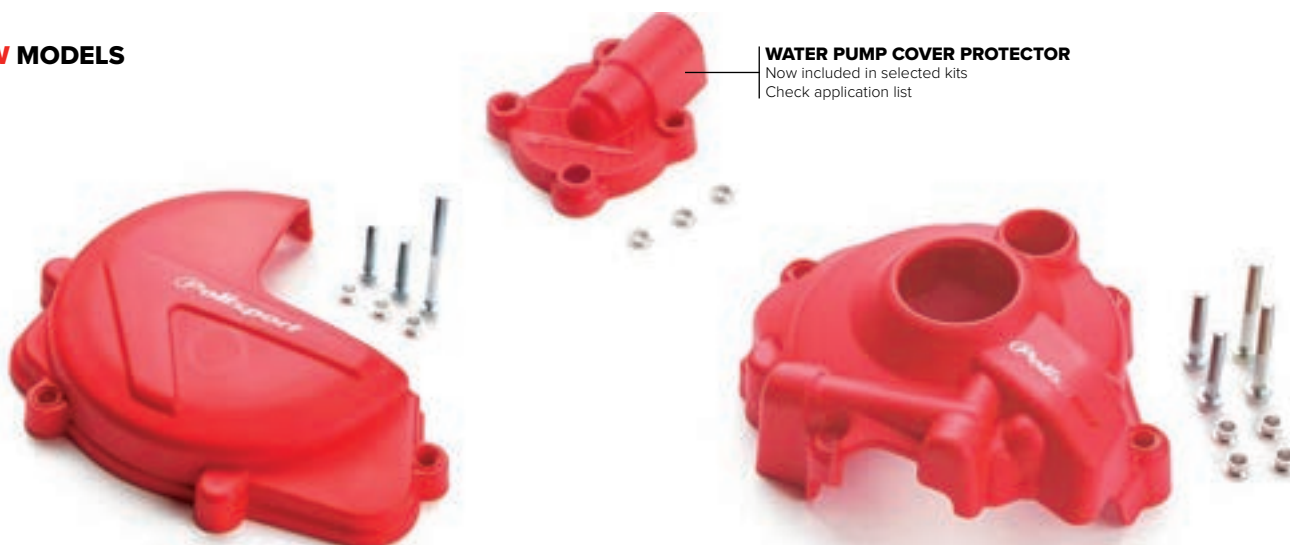

ENGINE COVERS PROTECTION KIT

PERFORMANCE PART

NEW MODELS

WATER PUMP COVER PROTECTOR
Now included in selected kits
Check application list

FOR KTM AND HUSQVARNA 23/24

Now, mounted with the original bolts
Clutch and Ignition with built in Rubber O-Ring

PARTS INCLUDED

- 1 Clutch and Ignition Cover Protector
- 1 Water Pump Protector
- 1 Mounting Kit

MOUNTING KITS INCLUDED

PACKAGING DETAILS

INDIVIDUAL PACKAGING	MASTER BOX
Carton box = 200g / 0.44 lb	CHECK APP LIST

YAMAHA		KIT REF.	
YZ125	08-24	90937	28
YZ250	05-24	90939	28
		90940	28
YZ250X	16-24	90939	28
		90940	28
YZ250F	15-18	90941 WP	28
		90942 WP	28
		90943 WP	28
WR250F	20-23	90943 WP	28
YZ250FX	19-23	90943 WP	28
YZ450F	15-17	90945 WP	28
		90947 WP	28
YZ450FX	19-23	90947 WP	28
WR450F			

HONDA		KIT REF.	
CRF250R	10-17	90955	24
		90956	24
		90957 WP	18
	18-24	90958 WP	18
		90957 WP	18
CRF250RX	18-24	90958 WP	18
CRF450R	10-16	90959	24
		90960	24
		90961 WP	24
	17-24	90962 WP	24
CRF450RX	17-24	90961 WP	24
		90962 WP	24

GASGAS		KIT REF.	
EC 250 / 300	17-20	91002	18
XC 250 / 300		91003	18

KTM		KIT REF.	
SX 125/150	16-18	90963	18
		90964	18
XCF/SXF	13-15**	90970	24
		90971	24
		90974 WP	28
250/350	16-22	90975 WP	28
		91370 WP	28
XCF/SXF 450	16-22	90985	32
		90986	32
EXC/XCW	13-16	90966	24
		90967	24
250/300	17-23	90968 WP	24
		90969 WP	24
		90978	28
EXCF/XCFW	14-16	90979	28
		90982 WP	18
250/350	17-23	90983 WP	18
		90988	28
EXCF/XCFW	13-16	90988	28
		90991 WP	28
450/500	17-23	90992 WP	28

SXF 350 since 2011 / SXF and XCF 250 since 2013

BETA		KIT REF.	
RR 250/300 2T	13-17	90998 WP	24
		90999 WP	24
		91000 WP	24
	18-24	91001 WP	24
RR X Trainer	13-17	90998 WP	24
		90999 WP	24
300	18-24	91000 WP	24
		91001 WP	24

HUSQVARNA		KIT REF.	
TE 250/300	14-16	90966	24
		91050	24
		90968 WP	24
	19-23	91051 WP	24
		90970	24
FC 250/350	14-15	90974 WP	28
		91370	28
FE 250/350	14-16	90978	28
		90996	18
		90997	18
FC/FX 450	17-18	90982 WP	18
		90985	28
		90987	28
FE 450/501	16-22	91372	28
		90988	28
		90990	28
SE 250/300	14-24	90991 WP	28
		90993 WP	28
		90988	28
SEF 250/300	14-23	90990	28
		90991 WP	28

SHERCO		KIT REF.	
SE 250/300	14-24	91004 WP	18
		91005 WP	18
SEF 250/300	14-23	91006 WP	28
		91007 WP	28

KAWASAKI		KIT REF.	
KX250F	13-16	90949	24
		90950	24
KX450F	17-20	90951	28
		90953	24

SUZUKI		KIT REF.	
DRZ400	00-24	91319	24

This kit includes Water Pump Protection

black blue yam98 green 05 red cr04 orange ktm orange ktm 16 yellow 05 husqvarna blue husqvarna yellow beta red sherco blue red gasgas tm blue nardo grey