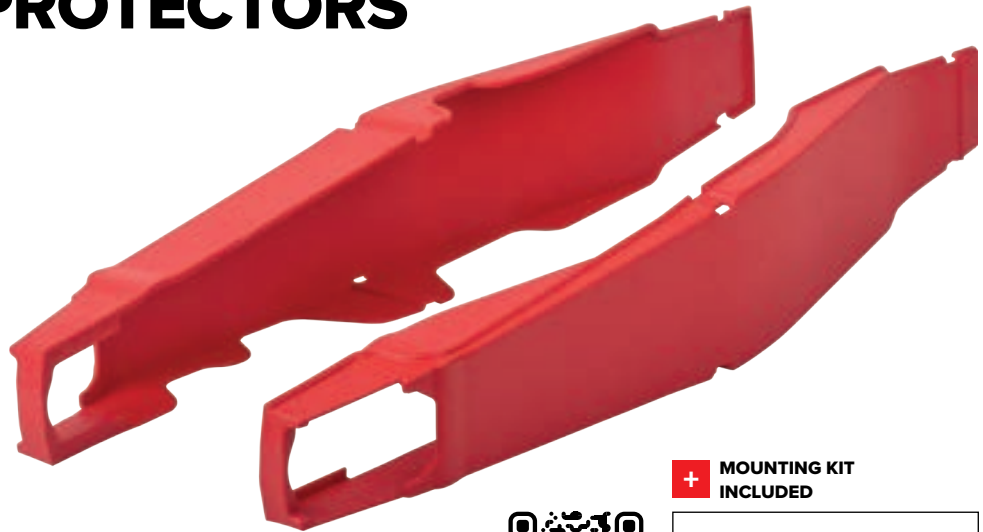

SWINGARM PROTECTORS

PERFORMANCE PART

FEATURES

- Hard shell in hard and resistant pa6 (polyamide)
- Abrasion and impact resistant
- Perfect fit. Easy to install
- Adhesive foam to reduce vibration and enhance the fitting
- Strong plastic cable ties
- KTM and Husqvarna part works after removing the chain protection
- Regular removal for cleaning advised

PARTS INCLUDED

- Pair of swingarms protectors (plastic parts)
- Plastic cable ties
- 2 stripes of adhesive foam

PACKAGING DETAILS

INDIVIDUAL PACKAGING	MASTER BOX
Blister	≈ 399 g / 0.88 lb 12

+ MOUNTING KIT INCLUDED

YAMAHA

YZ125/250	03-04		8984500001	
	08-24		8456800001	
			8456800002	
YZ125X	NEW 20-24		8456800001	
	NEW		8456800002	
YZ250X	17-24		8456800001	
			8456800002	
YZ250F	03-08		8984500001	
	09-24		8456700001	
			8456700002	
YZ450F	03-08		8984500001	
	09-24		8456700001	
			8456700002	
YZ250FX	15-24		8456700001	
			8456700002	
YZ450FX	16-24		8456700001	
			8456700002	
WR250F	03-04		8984500001	
	11-14		8456800001	
			8456800002	
	15-24		8456700001	
			8456700002	
WR450F	03-04		8984500001	
	09-15		8456800001	
			8456800002	
	16-24		8456700001	
			8456700002	

SHERCO

SE / SEF	12-24		8986100001	
			8986100002	
			8986100003	

GASGAS

EC / XC	17-20		8986000003	
			8986000005	
MC / MC-F / EX / EX-F	21-23		8456500001	
			8456500006	
EC / EC-F			8456500005	

TM

EN 2T / 4T	15-24		8467900001	
			8467900002	

HONDA

CR125R	04-07		8984800001	
			8984800002	
CR250R	04-07		8984800001	
			8984800002	
CRF250X	08-17		8984800001	
			8984800002	
CRF250R	04		8984800001	
			8984800002	
			8456900001	
	11-17		8985700001	
	18-19		8985700001	
			8985700002	
			8985700003	
CRF450R	12-16		8456900001	
			8985700001	
			8985700002	
	17-18		8985700001	
			8985700002	
			8985700003	
	19-24		8471300001	
			8471300002	
			8471300003	
CRF250RX	19		8985700001	
			8985700002	
			8985700003	
CRF450RX	17-18		8985700001	
			8985700002	
			8985700003	
	19-24		8471300001	
			8471300002	
			8471300003	

HUSQVARNA

TC/FC	14-22		8456500001	
			8456500003	
TX/FX			8456500004	
			8456500005	
TE/FE	14-23		8456500001	
			8456500003	
			8456500004	
			8456500005	

KAWASAKI

KX250F	12-16		8457000001	
			8457000002	
	17-20		8985000001	
			8985000002	
KX450F	12-15		8457000001	
			8457000002	
			8985000001	
	16-18		8985000001	
			8985000002	

SUZUKI

RMZ250	10-18		8457100001	
RMZ450	10-17		8457100001	

BETA

RR 250/300 2T	13-24		8463400001	
			8463400002	
			8463400003	
RR 350/390/400 430/450 4T	13-24		8463400001	
			8463400002	
			8463400003	
X Trainer 300	15-24		8463400001	
			8463400002	
			8463400003	

RIEJU

MR 250/300	21-24		8986000003	
			8986000004	

KTM

SX/XC/SX-F / XC-F	13-22		8456500001	
			8456500002	
			8456500005	
EXC/XC-W / EXC-F/XCF-W	12-23		8456600001	
			8456600002	
			8456600003	

FANTIC

XE 125	21-24		8456800001	
XX 125			8456800002	
XE 250/450	21-24		8456700001	
			8456700002