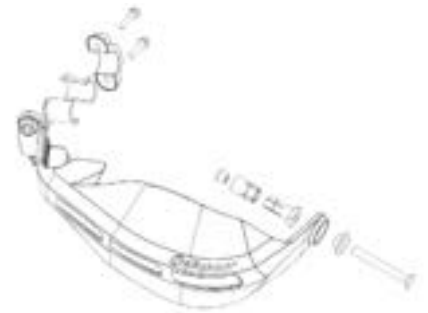

NOMAD

MOUNTING KIT

8308100001
WEIGHT
135 g / 0.29 lb
BOX
⊕ 50