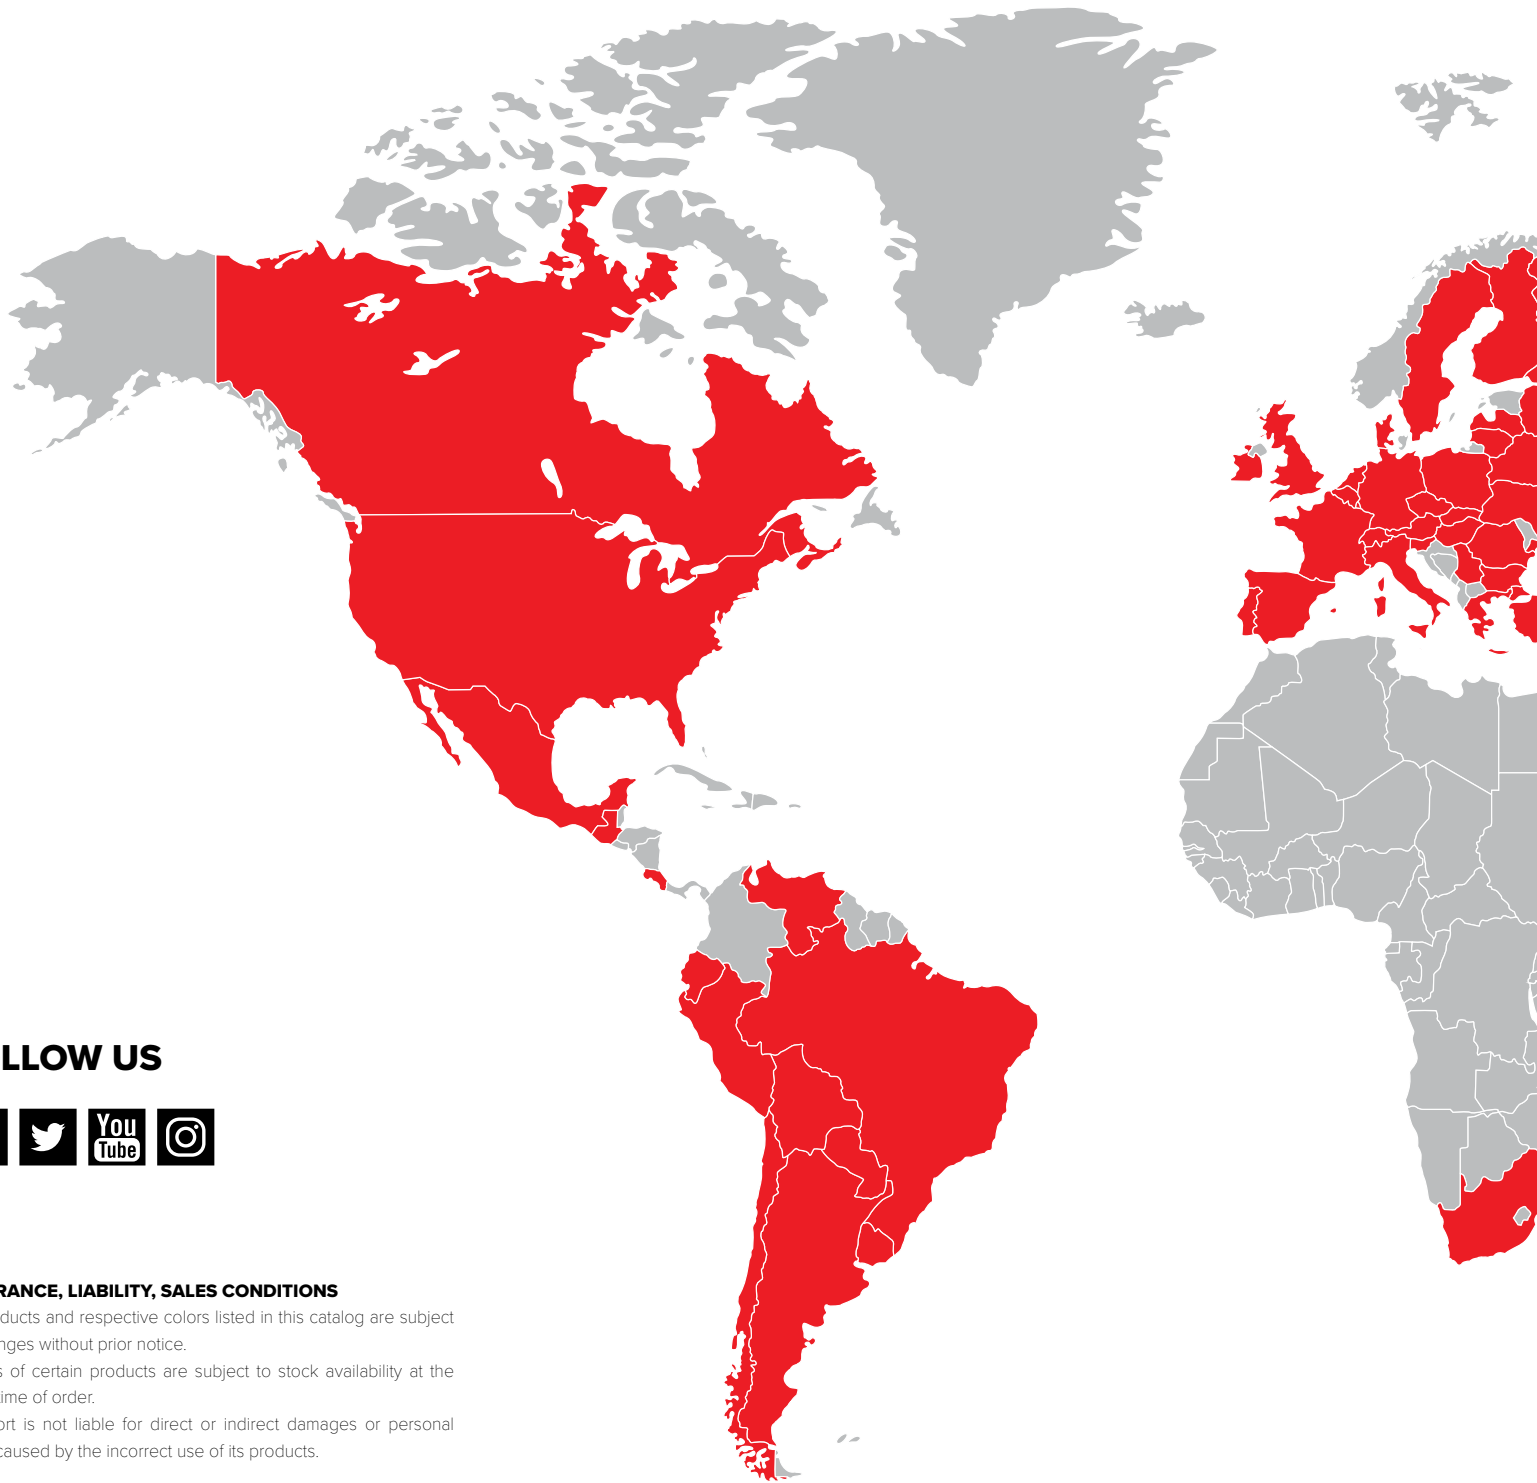

WE ARE **GLOBAL**

FOLLOW US

INSURANCE, LIABILITY, SALES CONDITIONS

All products and respective colors listed in this catalog are subject to changes without prior notice.

Orders of certain products are subject to stock availability at the same time of order.

Polisport is not liable for direct or indirect damages or personal injury caused by the incorrect use of its products.

8

PATENTS

2

IMDA AWARDS

19

**REGISTERED
DESIGNS**

1

**RED DOT
BEST OF THE BEST**